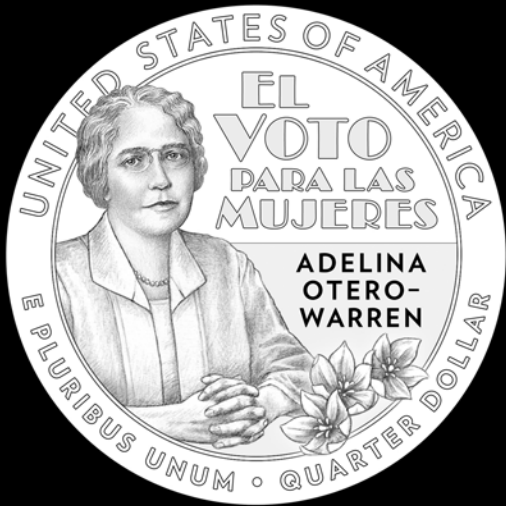

2022 American Women Quarters
Reverse Candidate Designs –
Adelina Otero-Warren

AOW-01

AOW-02

AOW-02A

AOW-03

AOW-01

AOW-02

AOW-02A