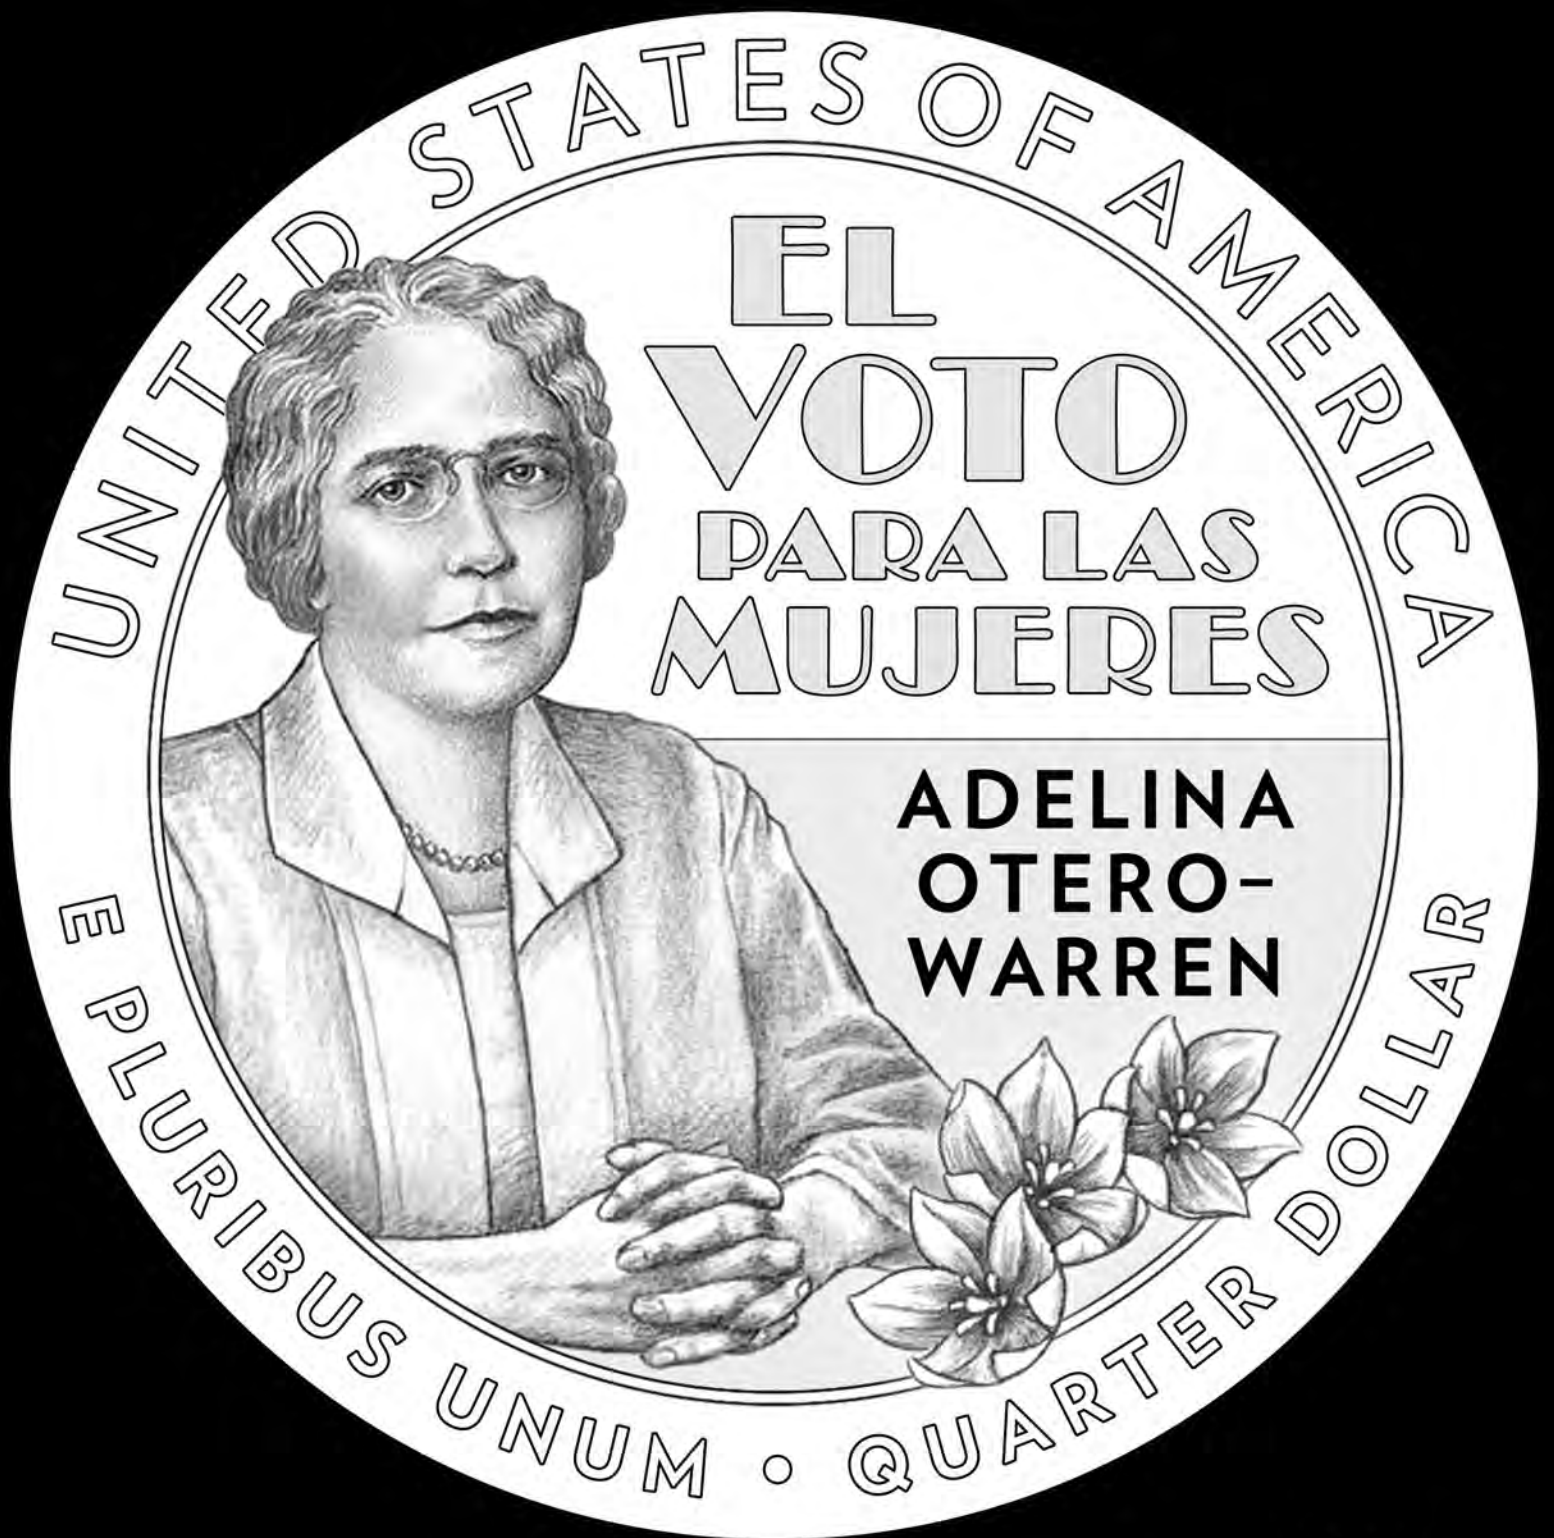

2022 American Women Quarters
Reverse Candidate Designs –
Adelina Otero-Warren

AOW-01

AOW-02

AOW-02A

AOW-03

AOW-01

AOW-02

AOW-02A