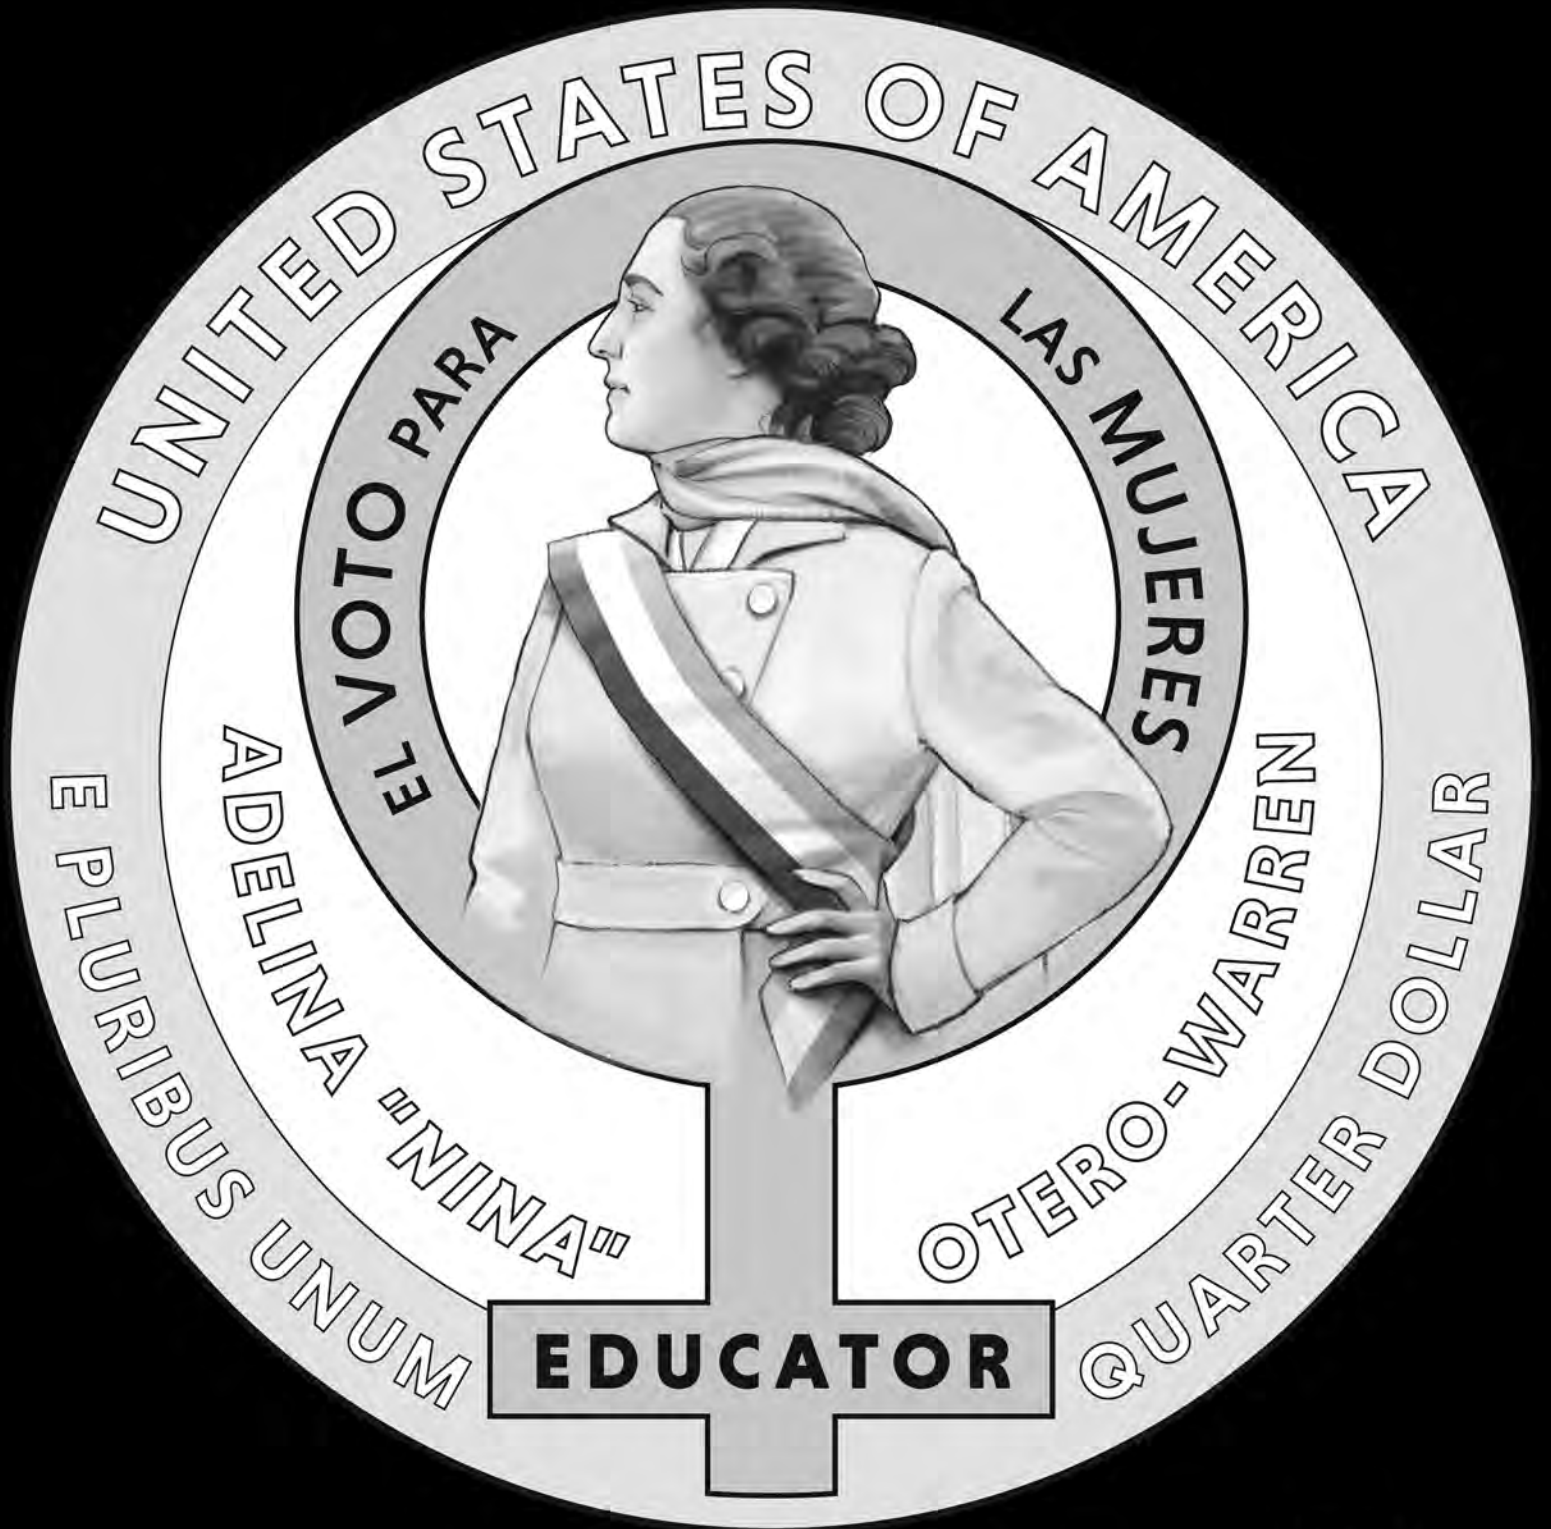

2022 American Women Quarters Candidate Designs

2022 American Women Quarters
Reverse Candidate Designs –
Wilma Mankiller

WM-01B

WM-02

WM-05

WM-01B

WM-02

WM-05

2022 American Women Quarters
Reverse Candidate Designs –
Adelina Otero-Warren

AOW-01

AOW-02

AOW-02A

AOW-03

AOW-01

AOW-02

AOW-02A